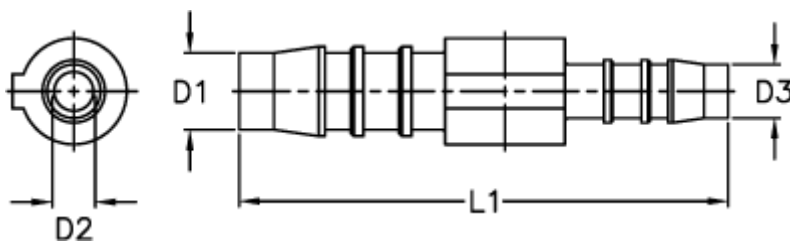

Article number: 027518910006

Description: Norma hose coupling GRS 10 - 6

Measures

D1 = 10

D2 = 6

D3 = 6

L1 = 58.0